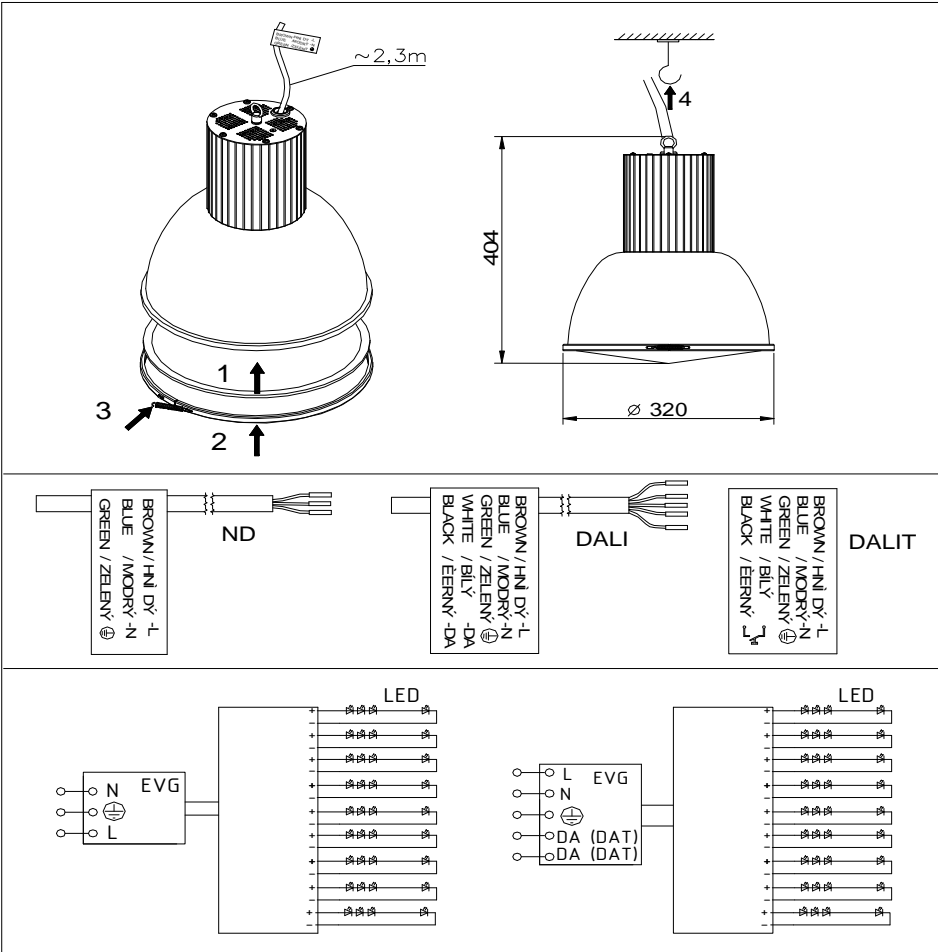

• Directions for use • Manual de instrucciones

Attention! The lighting unit may only be assembled by a skilled firm or by person with electrotechnical qualification. The warranty period of this product is 24 months from the purchase date. The warranty doesn't cover damage caused by improper handling.