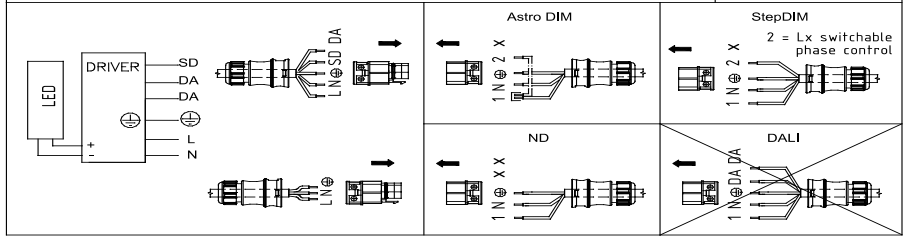

# NOTICE D'UTILISATION

LEDOS

- Directions for use • Mode d'emploi

LV LED OS/ N/ AS	FLUX, lm	NON SELV
LV LED OS 5000	5000	
LV LED OS 7500	7500	
LV LED OS 9000	9000	

Attention! The lighting unit may only be assembled by a skilled firm or by person with electrotechnical qualification.  
 The light source of this luminaire is not replaceable, when the light source reaches its end of life the whole luminaire should be replaced.  
 The warranty period of this product is 24 months from the purchase date. The warranty doesn't cover damage caused by improper handling.