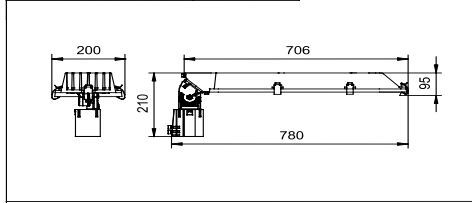

# NOTICE D'UTILISATION

LEDOS

- Directions for use • Mode d'emploi

LV LED OS/ N/ AS	FLUX, lm	NON SELV
LV LED OS 5000	5000	
LV LED OS 7500	7500	
LV LED OS 9000	9000	

Attention! The lighting unit may only be assembled by a skilled firm or by person with electrotechnical qualification.  
 The light source of this luminaire is not replaceable, when the light source reaches its end of life the whole luminaire should be replaced.  
 The warranty period of this product is 24 months from the purchase date. The warranty doesn't cover damage caused by improper handling.