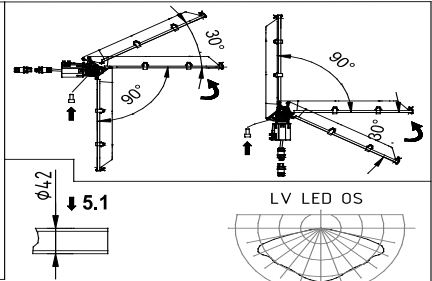

# NOTICE D'UTILISATION

LEDOS

- Directions for use • Mode d'emploi

LV LED OS/ N/ AS	FLUX, lm	NON SELV
LV LED OS 5000	5000	
LV LED OS 7500	7500	
LV LED OS 9000	9000	

Attention! The lighting unit may only be assembled by a skilled firm or by person with electrotechnical qualification.  
 The light source of this luminaire is not replaceable, when the light source reaches its end of life the whole luminaire should be replaced.  
 The warranty period of this product is 24 months from the purchase date. The warranty doesn't cover damage caused by improper handling.