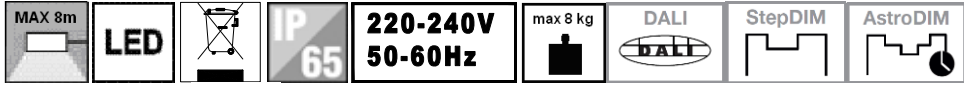

NOTICE D'UTILISATION

LEDOS

- Directions for use • Mode d'emploi