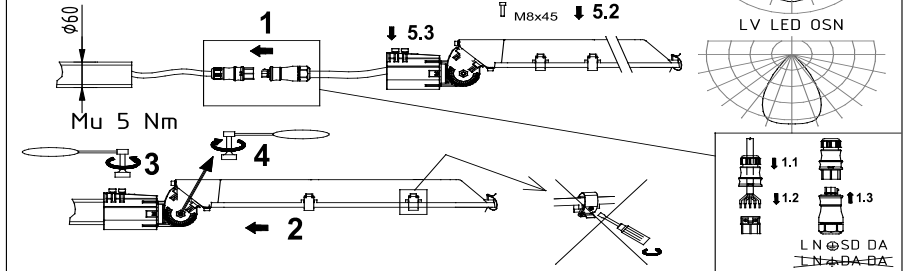

# NOTICE D'UTILISATION

LEDOS

- Directions for use • Mode d'emploi

LV LED OS/ N/ AS	FLUX, lm	NON SELV
LV LED OS 5000	5000	
LV LED OS 7500	7500	
LV LED OS 9000	9000	

Attention! The lighting unit may only be assembled by a skilled firm or by person with electrotechnical qualification.  
 The light source of this luminaire is not replaceable, when the light source reaches its end of life the whole luminaire should be replaced.  
 The warranty period of this product is 24 months from the purchase date. The warranty doesn't cover damage caused by improper handling.