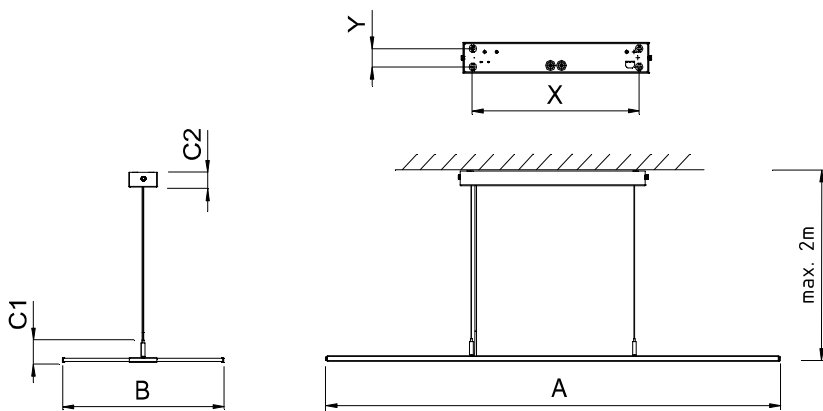

NOTICE D'UTILISATION

FLY

• Directions for use • Manual de instrucciones

220-240V
50-60Hz

SELV
DC 60V

	A(mm)	B(mm)	C1(mm)	C2(mm)	X(mm)	Y(mm)
FLY S	639	435	56	37	224	23
FLY M	1223	435	56	37	224	23

Attention! The lighting unit may only be assembled by a skilled firm or by person with electrotechnical qualification. The light source of this luminaire is not replaceable, when the light source reaches its end of life the whole luminaire should be replaced. The warranty period of this product is 24 months from the purchase date. The warranty doesn't cover damage caused by improper handling.