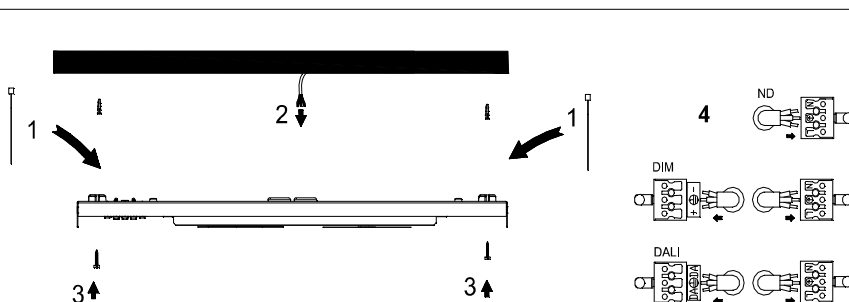

NOTICE D'UTILISATION

FLY

• Directions for use • Manual de instrucciones

220-240V
50-60Hz

SELV
DC 60V

	A(mm)	B(mm)	C1(mm)	C2(mm)	X(mm)	Y(mm)
FLY S	639	435	56	37	224	23
FLY M	1223	435	56	37	224	23

Attention! The lighting unit may only be assembled by a skilled firm or by person with electrotechnical qualification. The light source of this luminaire is not replaceable, when the light source reaches its end of life the whole luminaire should be replaced. The warranty period of this product is 24 months from the purchase date. The warranty doesn't cover damage caused by improper handling.