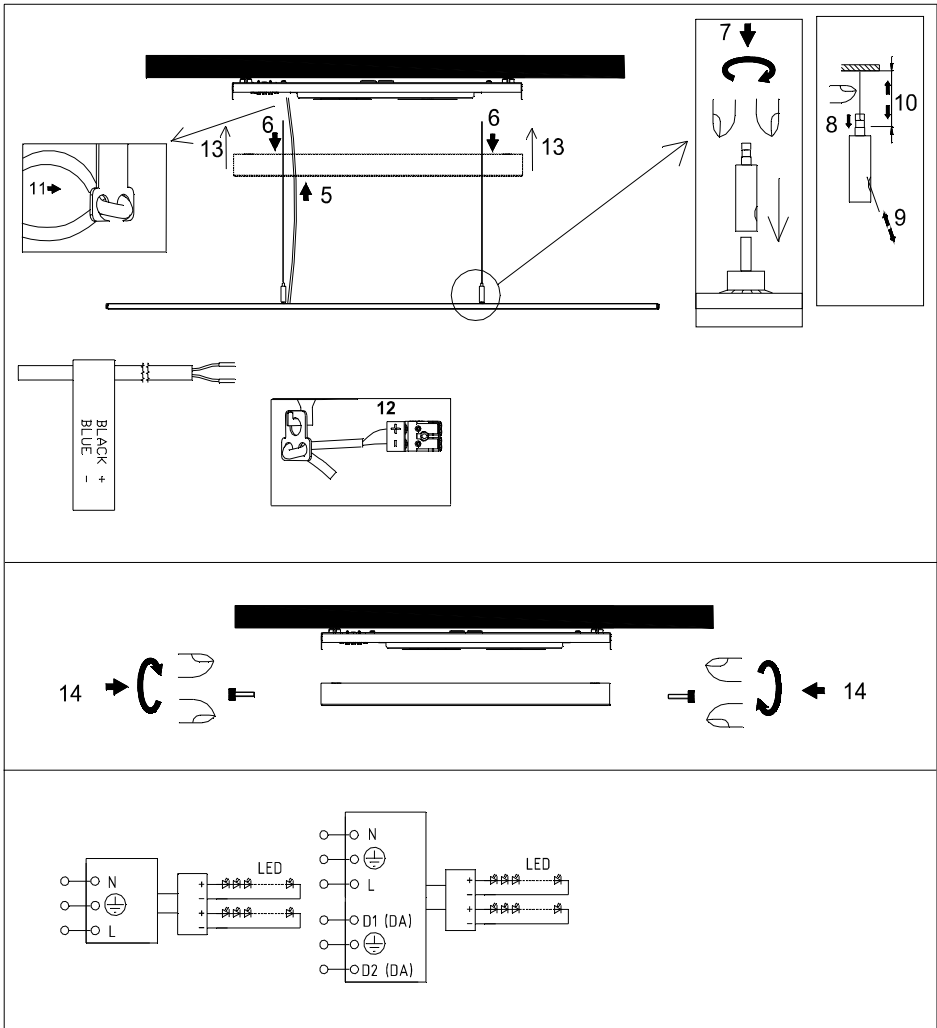

NOTICE D'UTILISATION

FLY

• Directions for use • Manual de instrucciones

220-240V
50-60Hz

SELV
DC 60V

	A(mm)	B(mm)	C1(mm)	C2(mm)	X(mm)	Y(mm)
FLY S	639	435	56	37	224	23
FLY M	1223	435	56	37	224	23

Attention! The lighting unit may only be assembled by a skilled firm or by person with electrotechnical qualification. The light source of this luminaire is not replaceable, when the light source reaches its end of life the whole luminaire should be replaced. The warranty period of this product is 24 months from the purchase date. The warranty doesn't cover damage caused by improper handling.