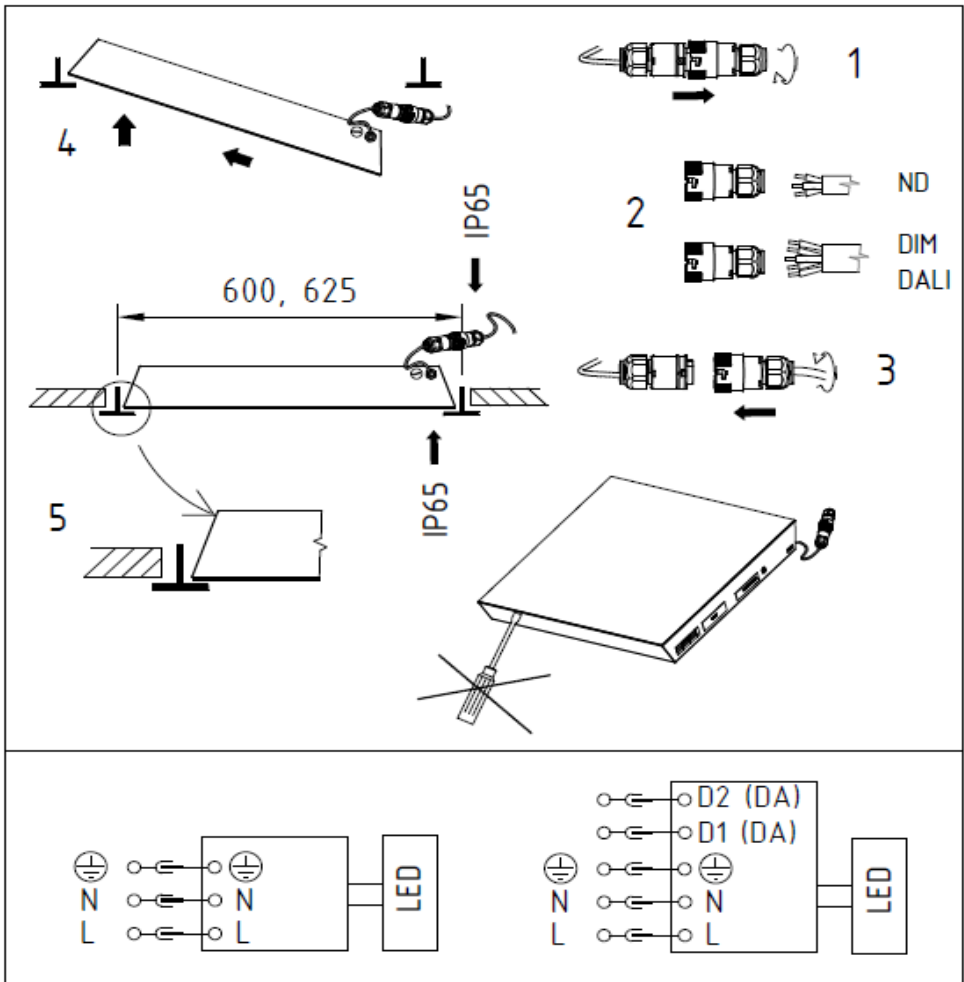

LED

220-240V  
50-60Hz

LAB	A mm	B mm
LAB 600 typ A	595	595
LAB 625 typ A	620	620

- \* NEPŘEKRYVAT SVÍTIDLO  
IZOLAČNÍM MATERIÁLEM!
- \* LUMINAIRE MUST NOT BE COVERED  
WITH INSULATING MATERIAL!
- \* DIE LEUCHTE NICHT MIT  
ISOLIERMATERIAL ÜBERDECKEN!

Attention! The lighting unit may only be assembled by a skilled firm or by person with electrotechnical qualification.

The light source of this luminaire is not replaceable, when the light source reaches its end of life the whole luminaire should be replaced.