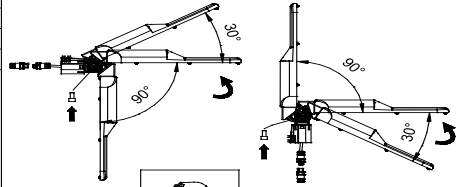

UL

• Directions for use • Manual de instrucciones

MAX 8m	LED		IP 65	220-240V 50-60Hz	max 11kg	AstroDIM	DALI	StepDIM

UL	FLUX, lm	UL	FLUX, lm
UL 3500	3500	UL 9000	9000
UL 5000	5000	UL 11500	11500
UL 7500	7500	UL 14000	14000

$\phi 42$ ↓ 5.1

M8x45 ↓ 5.2