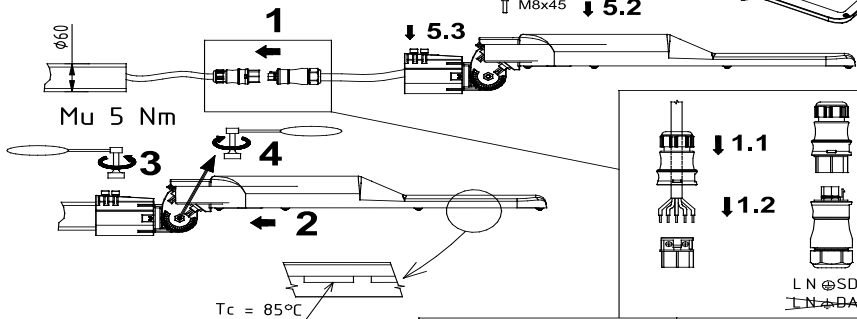

UL

• Directions for use • Manual de instrucciones

MAX 8m	LED		IP 65	220-240V 50-60Hz	max 11kg	AstroDIM	DALI	StepDIM
---------------	------------	--	--------------	-----------------------------	-----------------	-----------------	-------------	----------------

UL	FLUX, lm	UL	FLUX, lm
UL 3500	3500	UL 9000	9000
UL 5000	5000	UL 11500	11500
UL 7500	7500	UL 14000	14000

↓ 5.1

M8x45 ↓ 5.2

L N ⊕ SD DA
L N ⊕ DA DA

Attention! The lighting unit may only be assembled by a skilled firm or by person with electrotechnical qualification. The light source of this luminaire is not replaceable, when the light source reaches its end of life the whole luminaire should be replaced.