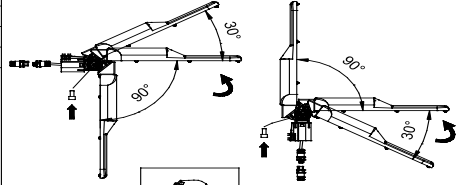

UL

• Directions for use • Manual de instrucciones

MAX 8m	LED		IP 65	220-240V 50-60Hz	max 11kg	AstroDIM	DALI	StepDIM
---------------	------------	--	--------------	-----------------------------	-----------------	-----------------	-------------	----------------

UL	FLUX, lm	UL	FLUX, lm
UL 3500	3500	UL 9000	9000
UL 5000	5000	UL 11500	11500
UL 7500	7500	UL 14000	14000

↓ 5.1

M8x45 ↓ 5.2

L N ⊕ SD DA
L N ⊕ DA DA

Attention! The lighting unit may only be assembled by a skilled firm or by person with electrotechnical qualification. The light source of this luminaire is not replaceable, when the light source reaches its end of life the whole luminaire should be replaced.