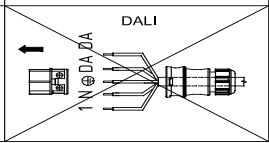

UL

• Directions for use • Manual de instrucciones

MAX 8m	LED		IP 65	220-240V 50-60Hz	max 11kg	AstroDIM	DALI	StepDIM
---------------	------------	--	--------------	-----------------------------	-----------------	-----------------	-------------	----------------

UL	FLUX, lm	UL	FLUX, lm
UL 3500	3500	UL 9000	9000
UL 5000	5000	UL 11500	11500
UL 7500	7500	UL 14000	14000

↓ 5.1

M8x45 ↓ 5.2

L N ⊕ SD DA
L N ⊕ DA DA

Attention! The lighting unit may only be assembled by a skilled firm or by person with electrotechnical qualification. The light source of this luminaire is not replaceable, when the light source reaches its end of life the whole luminaire should be replaced.