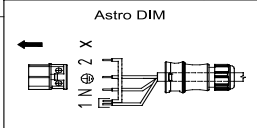

UL	FLUX, lm	UL	FLUX, lm
UL 3500	3500	UL 9000	9000
UL 5000	5000	UL 11500	11500
UL 7500	7500	UL 14000	14000

↓ 5.1

M8x45 ↓ 5.2

L N ⊕ SD DA
L N ⊕ DA DA

Attention! The lighting unit may only be assembled by a skilled firm or by person with electrotechnical qualification. The light source of this luminaire is not replaceable, when the light source reaches its end of life the whole luminaire should be replaced.