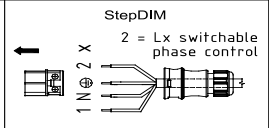

UL	FLUX, lm	UL	FLUX, lm
UL 3500	3500	UL 9000	9000
UL 5000	5000	UL 11500	11500
UL 7500	7500	UL 14000	14000

↓ 5.1

M8x45 ↓ 5.2

L N ⊕ SD DA
L N ⊕ DA DA

Attention! The lighting unit may only be assembled by a skilled firm or by person with electrotechnical qualification. The light source of this luminaire is not replaceable, when the light source reaches its end of life the whole luminaire should be replaced.