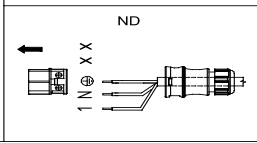

UL	FLUX, lm	UL	FLUX, lm
UL 3500	3500	UL 9000	9000
UL 5000	5000	UL 11500	11500
UL 7500	7500	UL 14000	14000

↓ 5.1

M8x45 ↓ 5.2

L N ⊕ SD DA
L N ⊕ DA DA

Attention! The lighting unit may only be assembled by a skilled firm or by person with electrotechnical qualification. The light source of this luminaire is not replaceable, when the light source reaches its end of life the whole luminaire should be replaced.