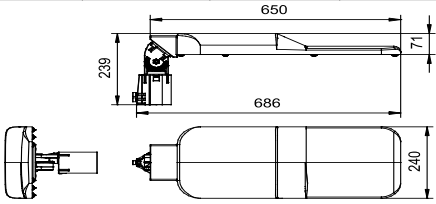

UL

• Directions for use • Manual de instrucciones

MAX 8m	LED		IP 65	220-240V 50-60Hz	max 11kg	AstroDIM	DALI	StepDIM
---------------	------------	--	--------------	-----------------------------	-----------------	-----------------	-------------	----------------

UL	FLUX, lm	UL	FLUX, lm
UL 3500	3500	UL 9000	9000
UL 5000	5000	UL 11500	11500
UL 7500	7500	UL 14000	14000

↓ 5.1

M8x45 ↓ 5.2

L N ⊕ SD DA
L N ⊕ DA DA

Attention! The lighting unit may only be assembled by a skilled firm or by person with electrotechnical qualification. The light source of this luminaire is not replaceable, when the light source reaches its end of life the whole luminaire should be replaced.