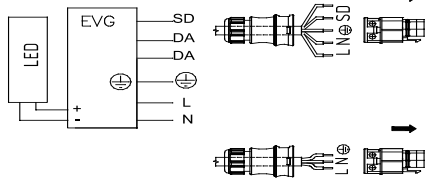

UL	FLUX, lm	UL	FLUX, lm
UL 3500	3500	UL 9000	9000
UL 5000	5000	UL 11500	11500
UL 7500	7500	UL 14000	14000

↓ 5.1

M8x45 ↓ 5.2

L N ⊕ SD DA
L N ⊕ DA DA

Attention! The lighting unit may only be assembled by a skilled firm or by person with electrotechnical qualification. The light source of this luminaire is not replaceable, when the light source reaches its end of life the whole luminaire should be replaced.